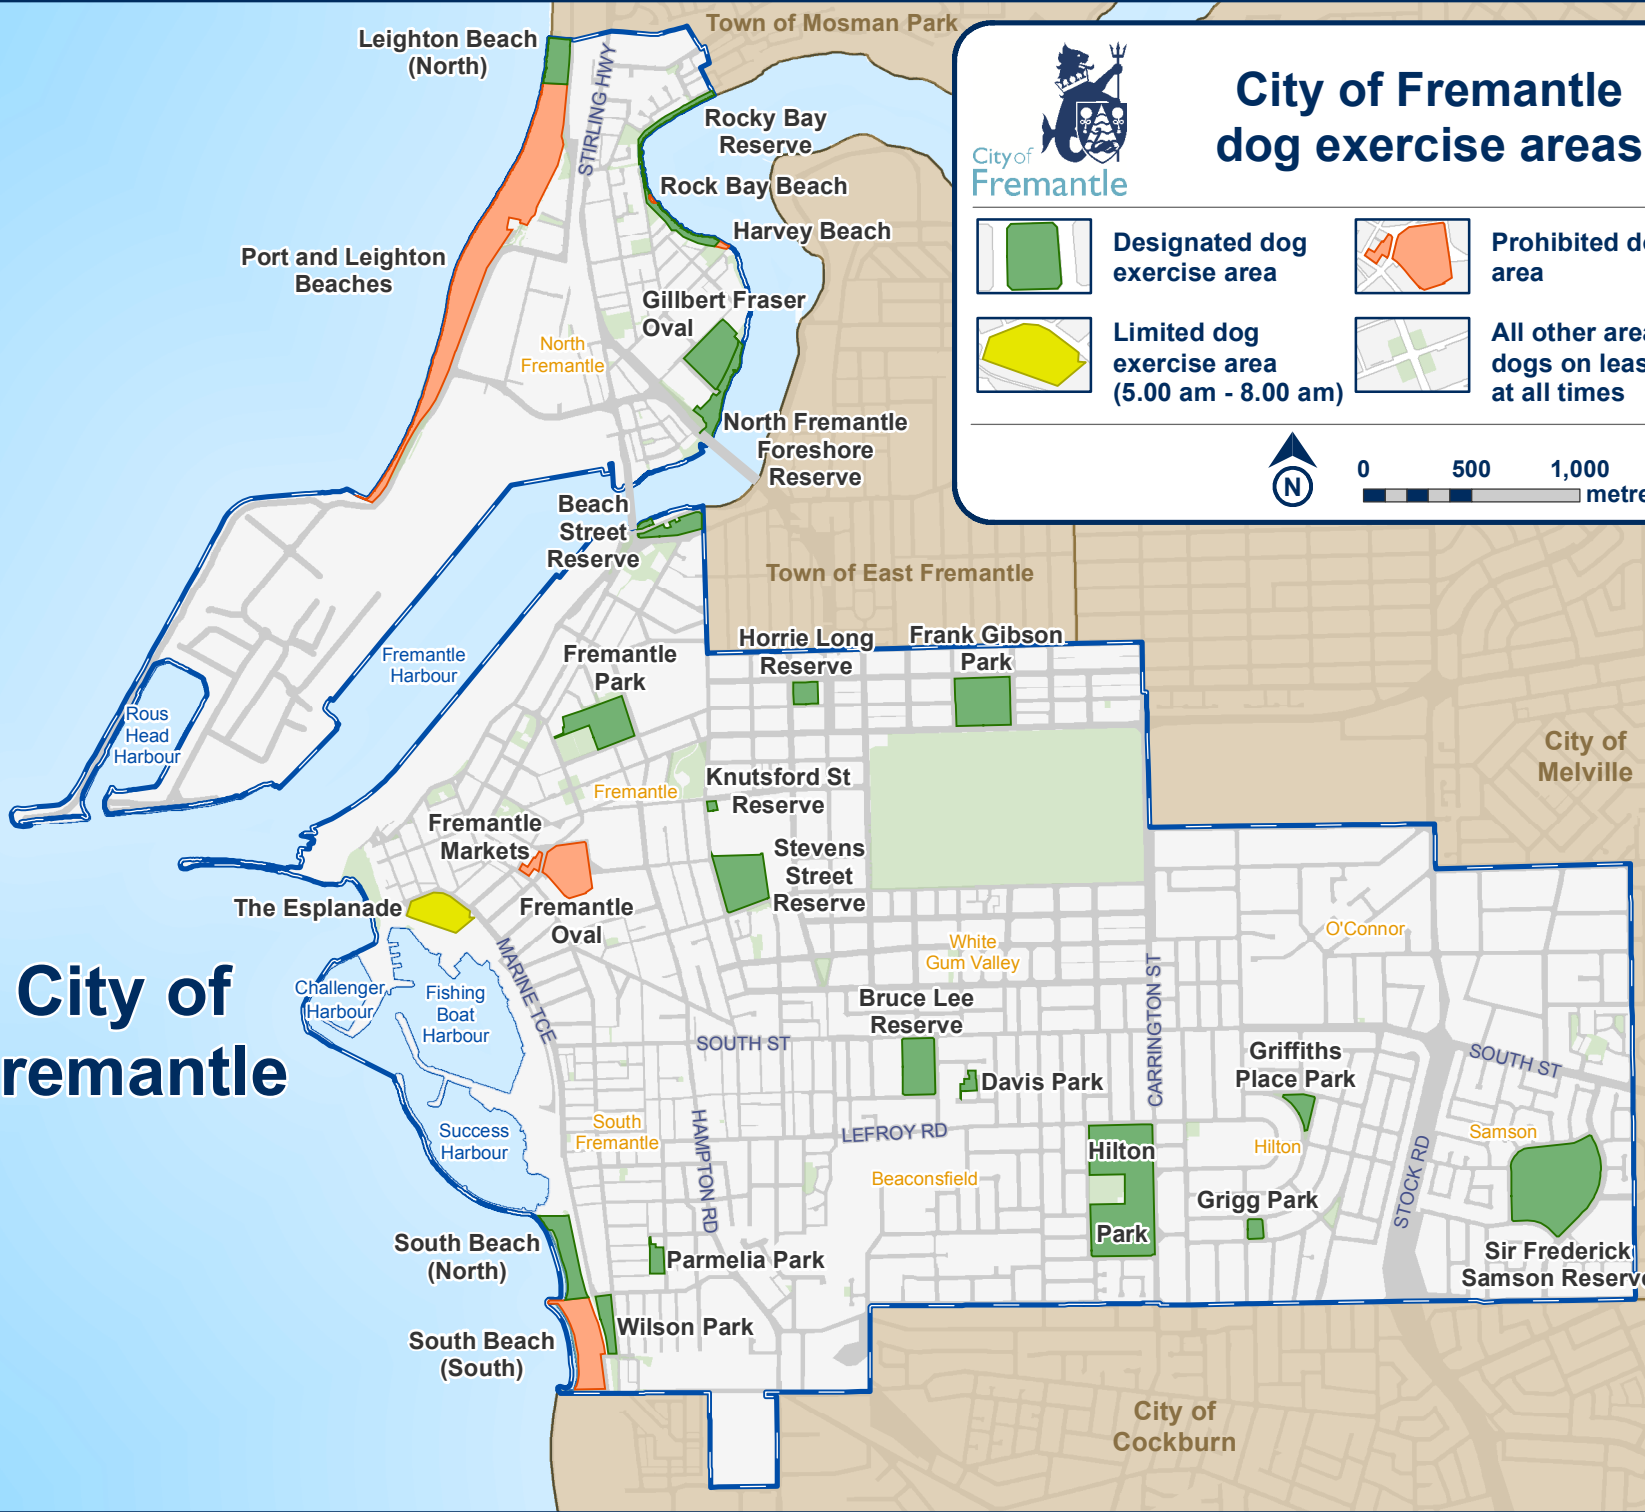

City of Fremantle

City of Fremantle dog exercise areas

	Designated dog exercise area		Prohibited dog area
	Limited dog exercise area (5.00 am - 8.00 am)		All other areas - dogs on leash at all times

Leighton Beach (North)

Town of Mosman Park

Rocky Bay Reserve

Rock Bay Beach

Harvey Beach

Port and Leighton Beaches

STIRLING HWY

Gilbert Fraser Oval

North Fremantle

Knutsford St Reserve

Stevens Street Reserve

City of Melville

Fremantle Markets

Fremantle Oval

The Esplanade

Challenger Harbour

Fishing Boat Harbour

Samson

Sir Frederick Samson Reserve

South Beach (South)

Wilson Park

City of Cockburn