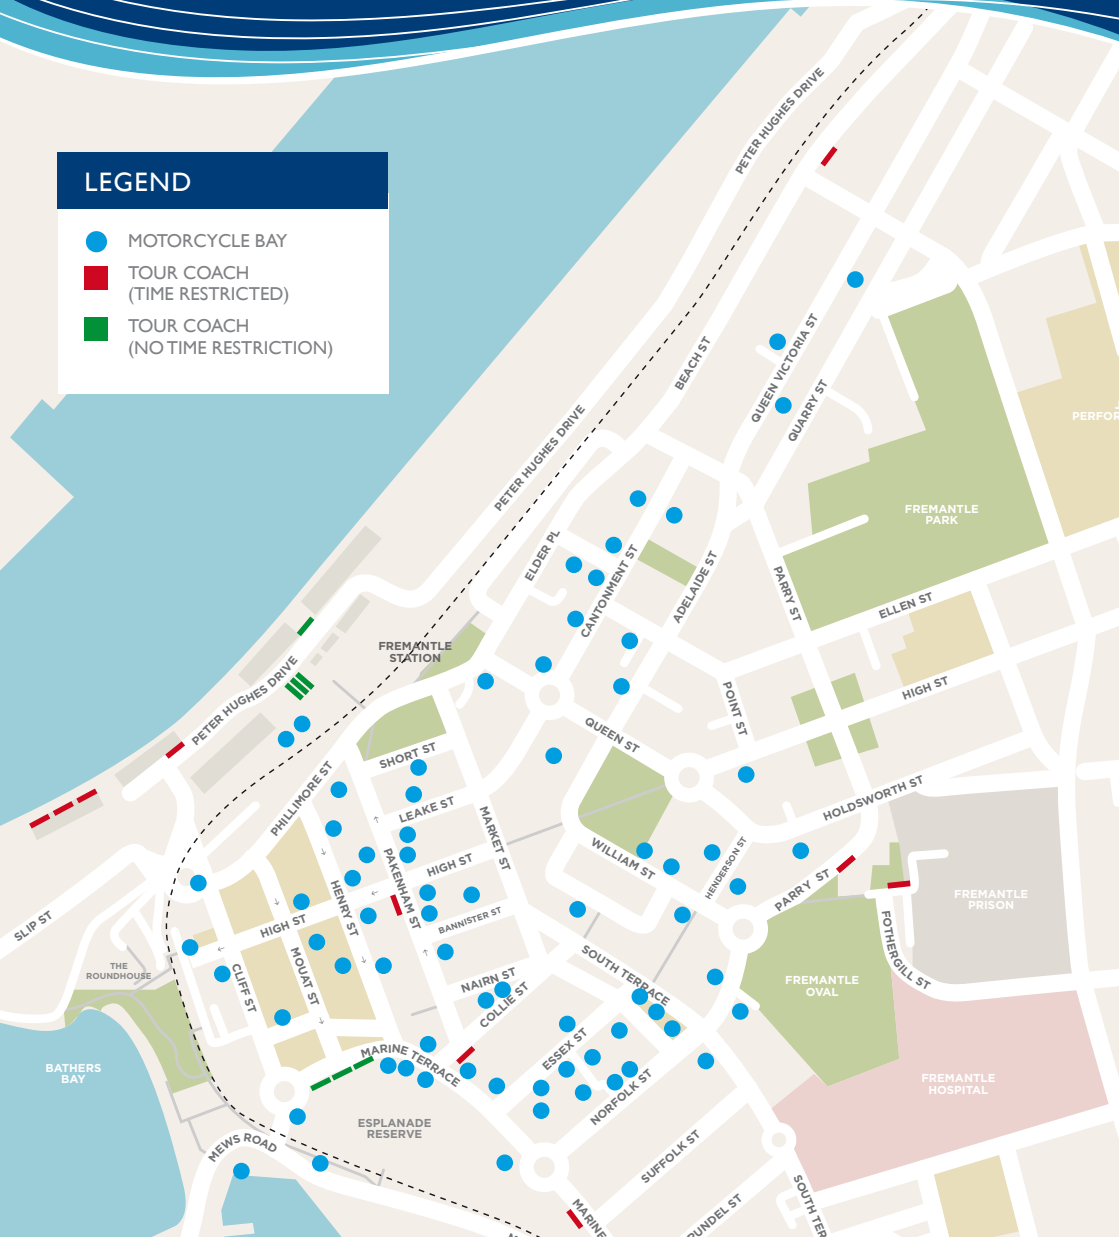

Motorcycle & Tour Coach Bay locations

LEGEND

- MOTORCYCLE BAY
- TOUR COACH (TIME RESTRICTED)
- TOUR COACH (NO TIME RESTRICTION)

MOST CARPARKS HAVE MOTORCYCLE BAYS