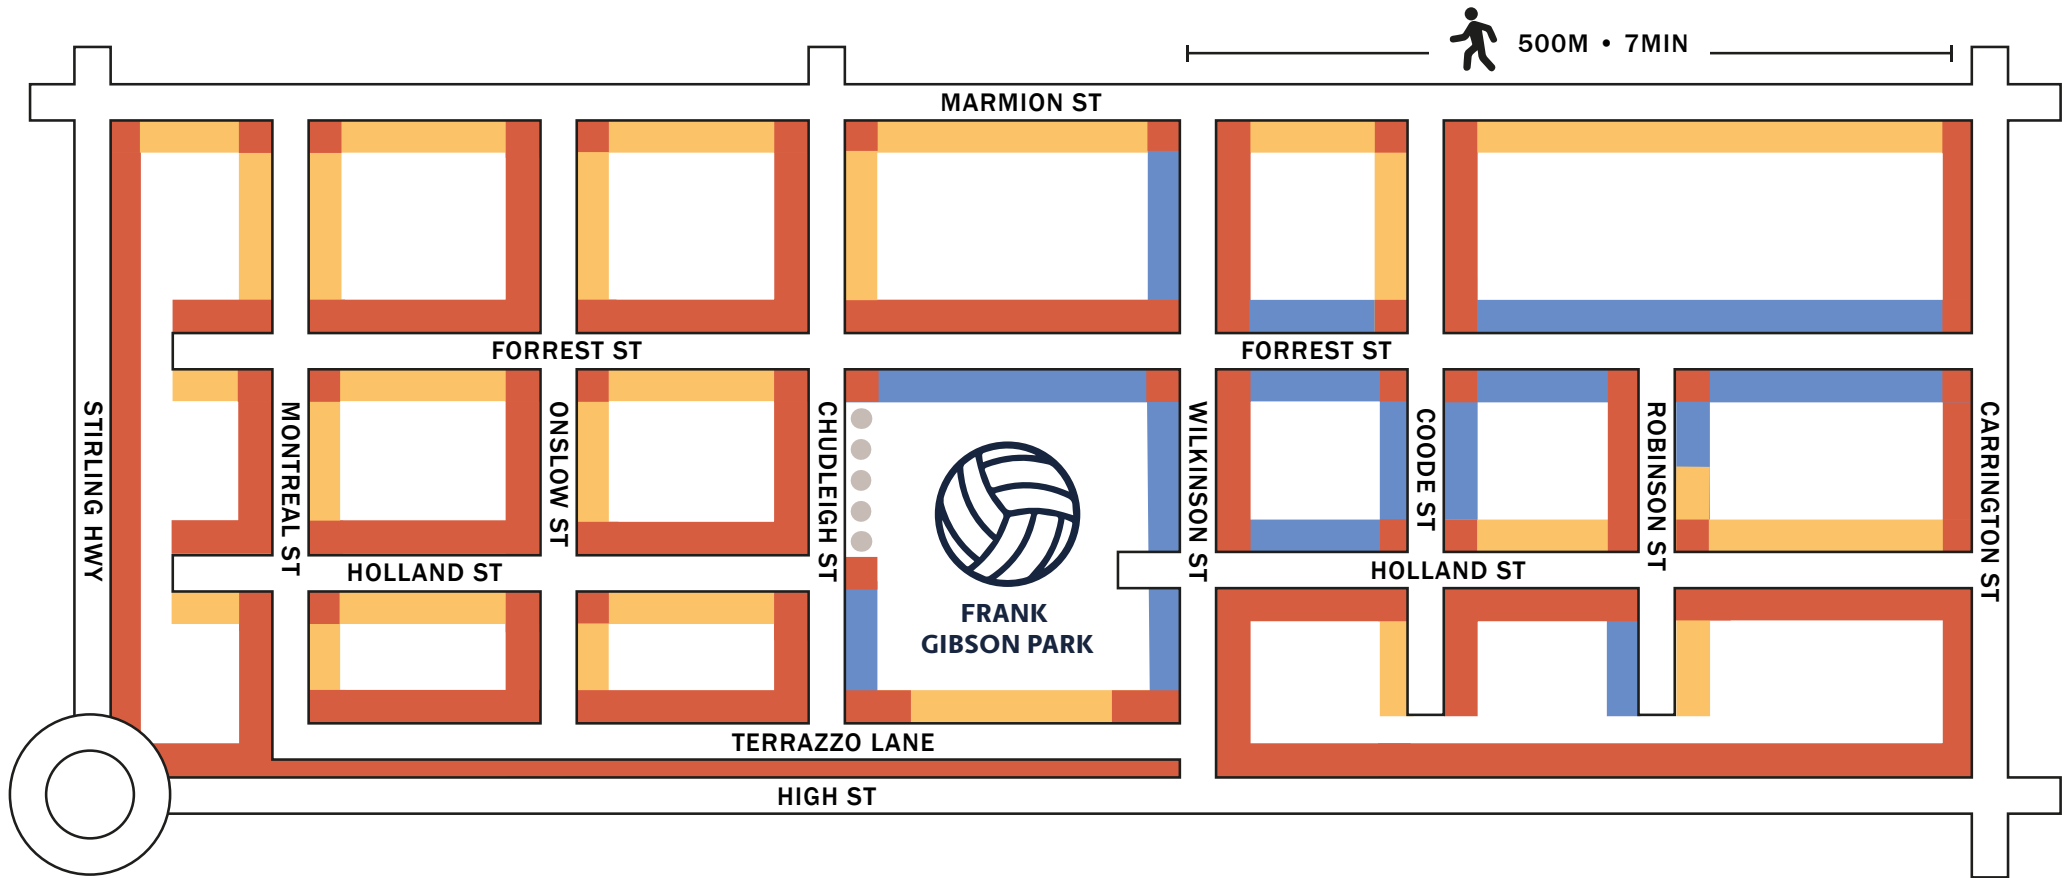

A GUIDE TO PARKING THIS NETBALL SEASON

-  Street parking
-  Front-in verge parking

-  No parking on road or verge
-  Pick-up and drop-off zone

 Distance indicator: 500m is approximately 7mins walking time