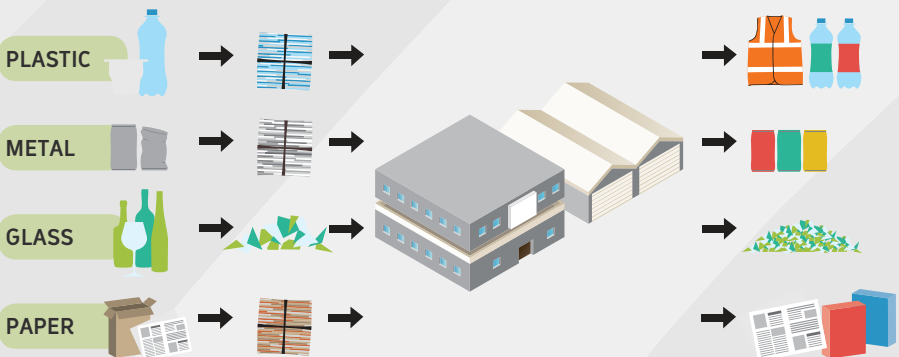

Contents from your yellow topped bin are collected, then sorted and baled at the Regional Resource Recovery Centre (RRRC) in Canning Vale and sold for reprocessing.

To take a tour, please call 08 9256 9528

1 Your bin is collected

2 by the council waste truck

3 the contents are taken to the RRRC

4 where they are dropped off

5 then loaded onto conveyors

6 material is sorted manually then by machines into:

7 It is then sent to different factories and made into new products